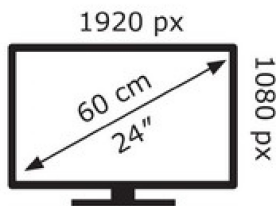

ENERG

acer

QG240Y S3

18 kWh/1000h

ABCDEF**G**

23 kWh/1000h

2019/2013