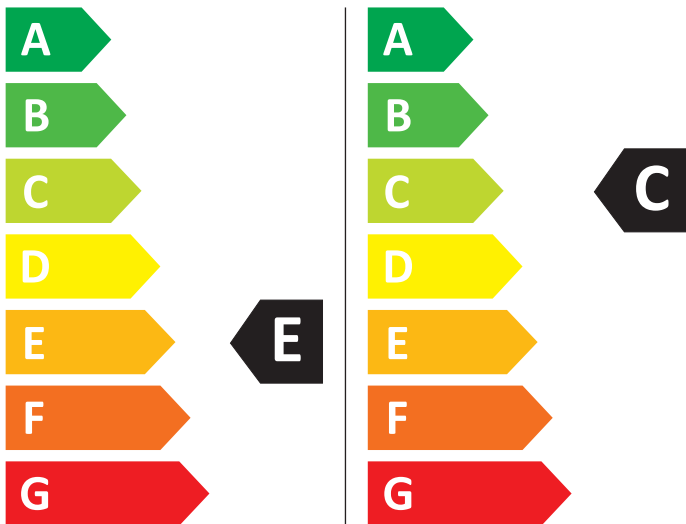

# ENERG

Bosch

WNA13400BY

313 kWh / 100

63 kWh / 100

5.0 kg

8.0 kg

70 L