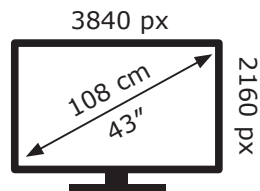

ENERG

LG Electronics

43UN73903LE

65 kWh/1000h

ABCDEF**G**

85 kWh/1000h

2019/2013