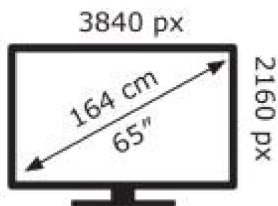

ENERG

TCL

65V6BX1

80 kWh/1000h

ABCDEF**G**

115 kWh/1000h

2019/2013