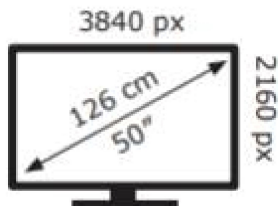

ENERG

TCL

50V6BX1

55 kWh/1000h

ABCDEF**G**

78 kWh/1000h

2019/2013