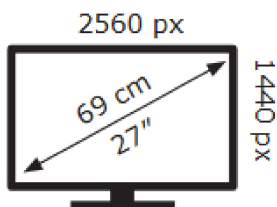

ENERGY

Tesla

27GH645BQ

26 kWh/1000h

ABCDEF**G**

42 kWh/1000h

2019/2013