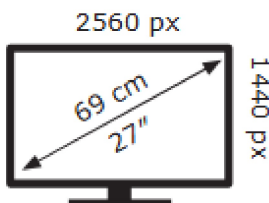

# ENERGY

Tesla

27GH647BQ

**25** kWh/1000h

ABCDEF**G**

**34** kWh/1000h

2019/2013