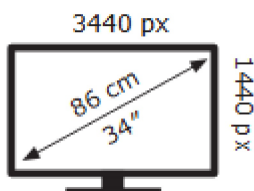

ENERG

Tesla

34GH948BW

30 kWh/1000h

ABCDEF**G**

63 kWh/1000h

2019/2013