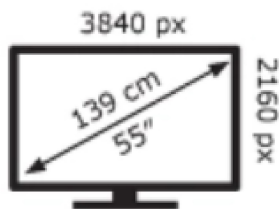

ENERGY

PHILIPS

55PUS8009/12

51 kWh/1000h

ABCDEF**G**

86 kWh/1000h

2019/2013