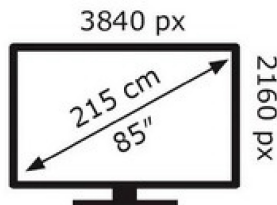

# ENERGY

SONY

K-85XR70

**83** kWh/1000h

ABCDEF**G**

**135** kWh/1000h

2019/2013