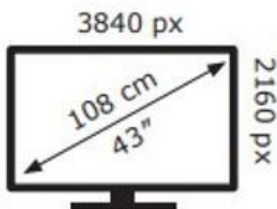

ENERGY

Samsung

QE43Q60DAU

50 kWh/1000h

ABCDEF**G**

101 kWh/1000h

2019/2013