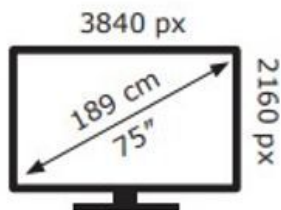

ENERG

Samsung

QE75Q60DAU

84 kWh/1000h

ABCDEF**G**

204 kWh/1000h

2019/2013