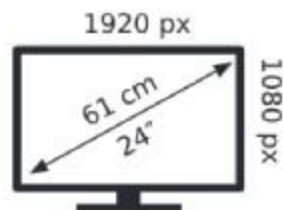

ENERG

Samsung

S24AG300NR

17 kWh/1000h

2019/2013