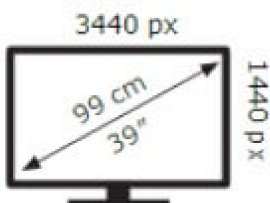

ENERG

LG Electronics

39GS95QE

38 kWh/1000h

ABCDEF**G**

38 kWh/1000h

2019/2013