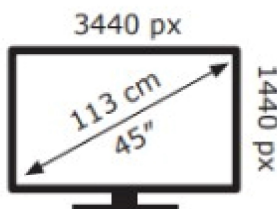

# ENERG

LG Electronics

45GR95QE

**39** kWh/1000h

ABCDE**F**G

**41** kWh/1000h

2019/2013