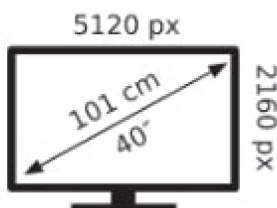

ENERGY

LG Electronics

40WP95CP

40 kWh/1000h

ABCDEF**G**

72 kWh/1000h

2019/2013