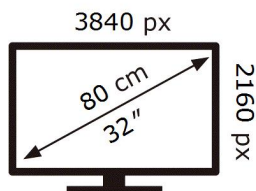

ENERG

SAMSUNG

S32DM801UU

31 kWh/1000h

ABCDEF **G**

72 kWh/1000h

2019/2013