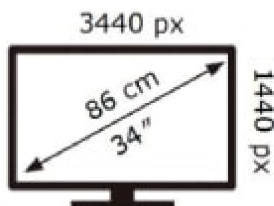

ENERG

SAMSUNG

S34C500GAU

32 kWh/1000h

ABCDEF **G**

50 kWh/1000h

2019/2013