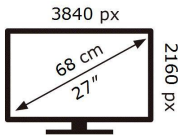

ENERGY

SAMSUNG

S27D700EAU

23 kWh/1000h

ABCDEF **G**

39 kWh/1000h

2019/2013