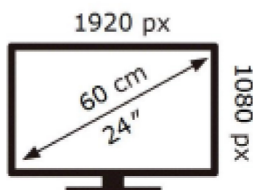

ENERG

SAMSUNG

S24DG302EU

17 kWh/1000h

ABCDE**F**G

19 kWh/1000h

2019/2013