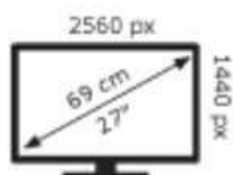

GIGABYTE

GS27QC

**26** kWh/1000h

ABCDEF**G**

**33** kWh/1000h

2016/2013