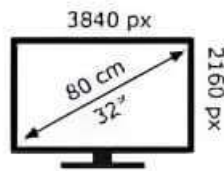

GIGABYTE

AORUS FO32U2

**41** kWh/1000h

ABCDEF**G**

**47** kWh/1000h

2019/2018