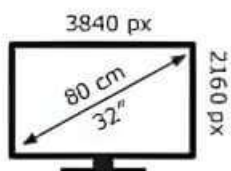

GIGABYTE

AORUS FO32U2P

44 kWh/1000h

ABCDEF**G**

50 kWh/1000h

ENERGY