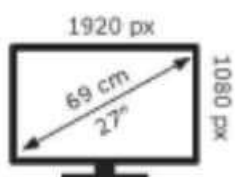

GIGABYTE

GS27F

21 kWh/1000h

ABCDEF**G**

31 kWh/1000h

ET102/01/02