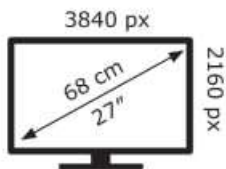

GIGABYTE

M27U

26 kWh/1000h

ABCDEF**G**
HDR
48 kWh/1000h

2019/2013