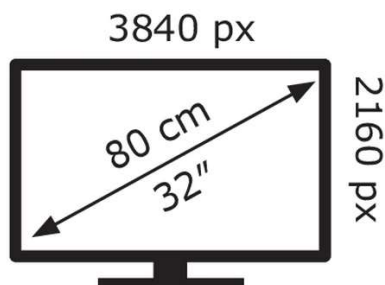

ENERG

GIGABYTE

M32UC

33 kWh/1000h

ABCDEF**G**

86 kWh/1000h

2019/2013