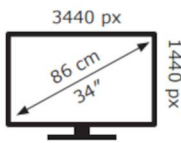

GIGABYTE

M34WQ

40 kWh/1000h

ABCDEF**G**
HDR
58 kWh/1000h

2019/2013