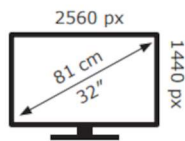

GIGABYTE

AORUS FI32Q X

**34** kWh/1000h

ABCDEF**G**  
**HDR**  
**56** kWh/1000h

2019/2013