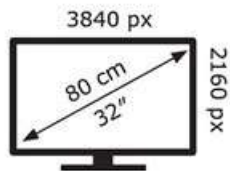

GIGABYTE

M32U

**50** kWh/1000h

ABCDEF**G**  
**HDR**  
**58** kWh/1000h

2019/2013