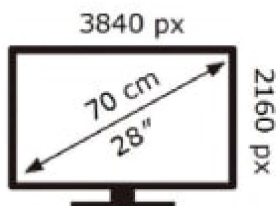

ENERG

SAMSUNG

S28BG700EP

27 kWh/1000h

ABCDEF **G**

55 kWh/1000h

2019/2013