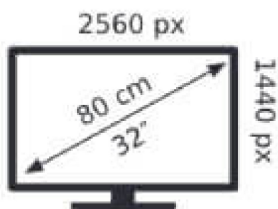

ENERG

Samsung

S32CG552EU

33 kWh/1000h

ABCDEF**G**

64 kWh/1000h

2019/2013