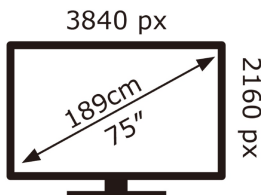

# ENERGY

FOX

75WOS640E

**140** kwh/1000h

ABCDEF**G**

**160** kWh/1000h

2019/2013