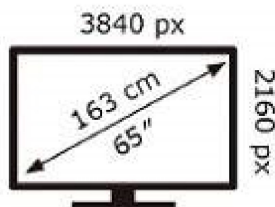

ENERG

SAMSUNG

QE65Q60DAU

69 kWh/1000h

ABCDEF **G**

160 kWh/1000h

2019/2013