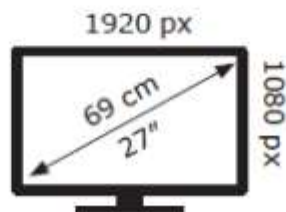

ENERG

IIYAMA CORPORATION

XUB2792HSU-B6

17 kWh/1000h

2019/2013