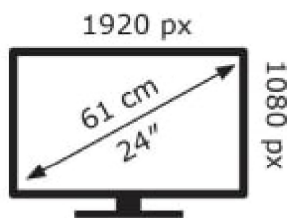

ENERG

IIYAMA CORPORATION

B2483HSU-B5

18 kWh/1000h

2019/2013