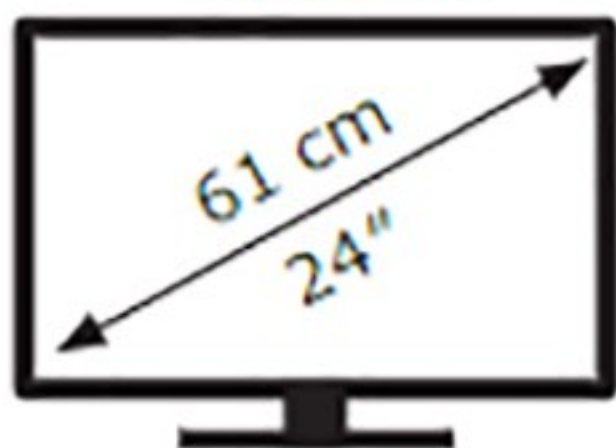

ENERG

AOC

24G2ZE/BK

22 kWh/1000h

ABCDEF**G**

22 kWh/1000h

1920 px

1080 px