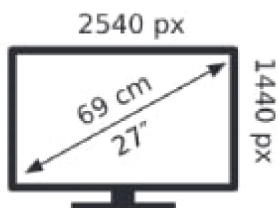

ENERG

ASUS

VG27AQA1A

24 kWh/1000h

ABCDEF**G**

32 kWh/1000h

2019/2013