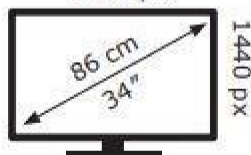

ENERG

acer

XV345CUR

31 kWh/1000h

ABCDEF**G**

49 kWh/1000h

3440 px

2019/2013