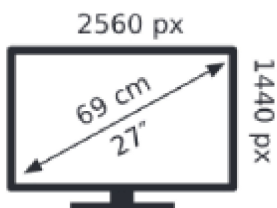

# ENERG

acer

XV272U V3

**25** kWh/1000h

ABCDEF**G**

**45** kWh/1000h

2019/2013