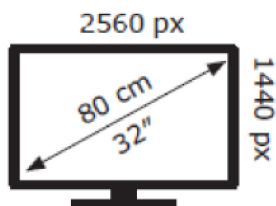

# ENERG

ASRock

PG32QF

**32** kWh/1000h

ABCDEF**G**

**55** kWh/1000h

2019/2013