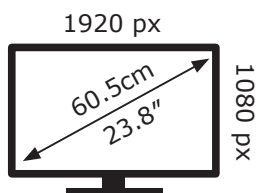

ENERG

Insert here
product
QR code

ZeUS

ZUS238IPS

17 kWh/1000h

2019/2013