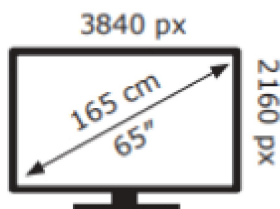

ENERGY

Tesla

65S635BUS

102 kWh/1000h

ABCDEF**G**

156 kWh/1000h

2019/2013