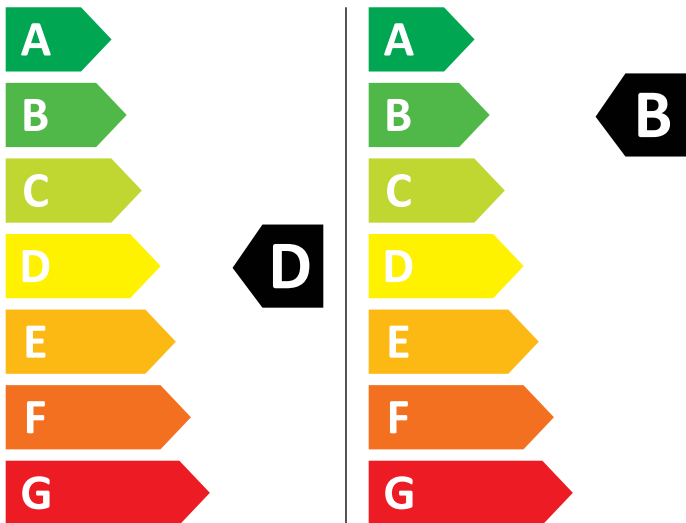

ENERG

AEG

L7WBE68SI 914606427

💧 217 kWh/100

💧 54 kWh/100

4,0 kg

8,0 kg

60 L