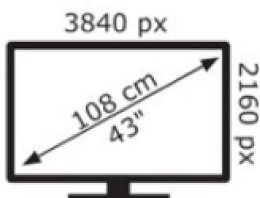

# ENERGY

JVC

LT-43VAQ3300

**51** kWh/1000h

ABCDEF **G**

**108** kWh/1000h

2019/2013

50673445