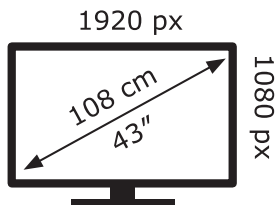

ENERGY

JVC

LT-43VAF3300

42 kWh/1000h

ABCDEF**G**

60 kWh/1000h

2019/2013