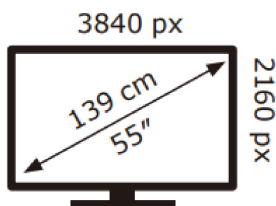

ENERGY

PHILIPS

55PUS7609/12

77 kWh/1000h

ABCDEF**G**

106 kWh/1000h

2019/2013