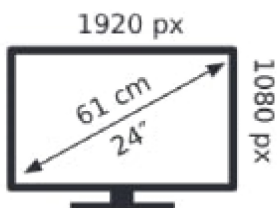

ENERG

ASUS

PG248QP

18 kWh/1000h

ABCDEF**G**

40 kWh/1000h

2019/2013